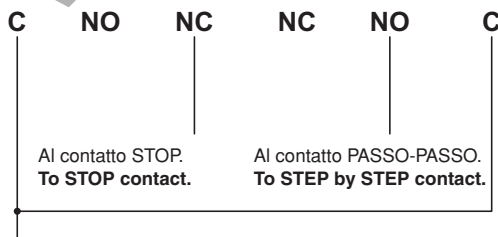

BENINCA®

TOKEY/TOKEY-E

SELETTORE A CHIAVE
KEY SELECTOR
SCHLÜSSEL-SELEKTOR
SÉLECTEUR À CLEF
SELECTOR A LLAVE

Collegamento APRE / CHIUDE OPEN / CLOSE connection

Al contatto comune (+V/COM) della centrale.
To common contact (+V/COM) of control board.

Collegamento APRE - CHIUDE / STOP OPEN - CLOSE / STOP connection

Al contatto comune (+V/COM) della centrale.
To common contact (+V/COM) of control board.

Schema elettrico Electrical layout

24V - 1A max.