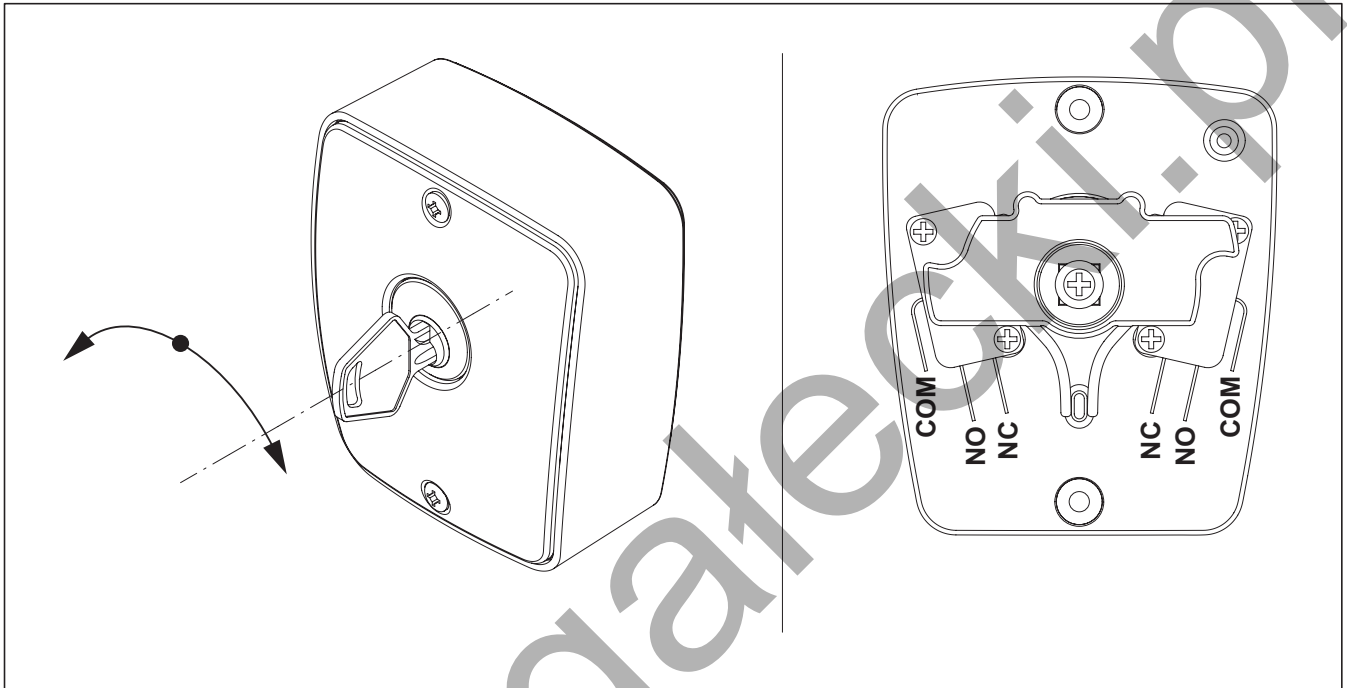

BENINCA®

TOKEY/TOKEY-E

SELETTORE A CHIAVE
KEY SELECTOR
SCHLÜSSEL-SELEKTOR
SÉLECTEUR À CLEF
SELECTOR A LLAVE

Collegamento APRE / CHIUDE OPEN / CLOSE connection

Al contatto comune (+V/COM) della centrale.
To common contact (+V/COM) of control board.

Collegamento APRE - CHIUDE / STOP OPEN - CLOSE / STOP connection

Al contatto comune (+V/COM) della centrale.
To common contact (+V/COM) of control board.

Schema elettrico Electrical layout

24V - 1A max.