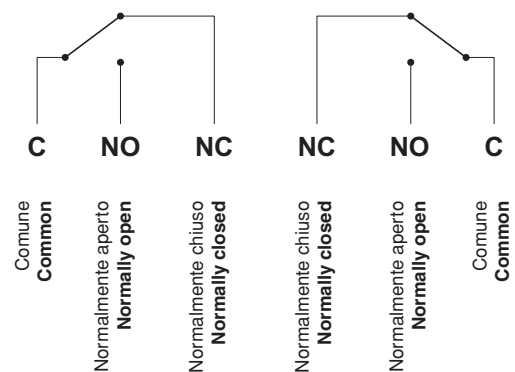

BENINCA®

TOKEY/TOKEY-E

SELETTORE A CHIAVE
KEY SELECTOR
SCHLÜSSEL-SELEKTOR
SÉLECTEUR À CLEF
SELECTOR A LLAVE

Collegamento APRE / CHIUDE OPEN / CLOSE connection

Al contatto comune (+V/COM) della centrale.
To common contact (+V/COM) of control board.

Collegamento APRE - CHIUDE / STOP OPEN - CLOSE / STOP connection

Al contatto comune (+V/COM) della centrale.
To common contact (+V/COM) of control board.

Schema elettrico Electrical layout

24V - 1A max.