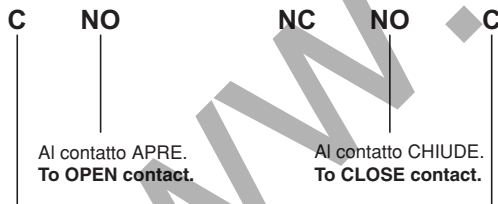

BENINCA®

TOKEY/TOKEY-E

SELETTORE A CHIAVE
KEY SELECTOR
SCHLÜSSEL-SELEKTOR
SÉLECTEUR À CLEF
SELECTOR A LLAVE

Collegamento APRE / CHIUDE OPEN / CLOSE connection

Al contatto comune (+V/COM) della centrale.
To common contact (+V/COM) of control board.

Collegamento APRE - CHIUDE / STOP OPEN - CLOSE / STOP connection

Al contatto comune (+V/COM) della centrale.
To common contact (+V/COM) of control board.

Schema elettrico Electrical layout

24V - 1A max.